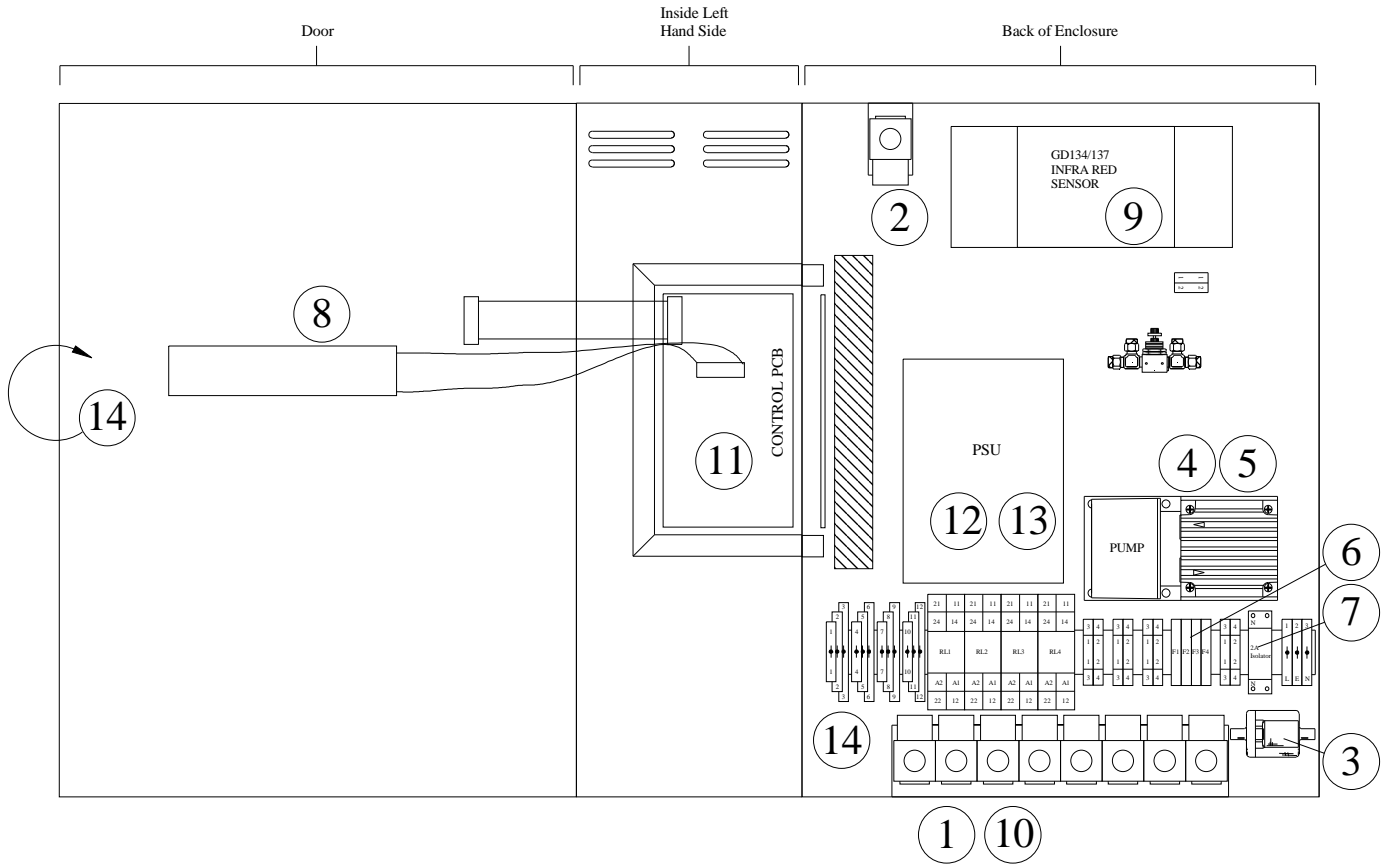

SPARE PARTS LIST

TQ4200 TANKSCAN FIXED GAS DETECTION SYSTEM

© 2009 TQ Environmental Plc

This manual must not be copied or reproduced in part without the express written permission of TQ Environmental PLC. All information contained herein is subject to modification.

TQ4200 Main Panel Part Locations

TQ4200 (Zero) Charcoal Filter Assembly

TQ4200 End of Line Filter Assembly

ITEM	DWG	DESCRIPTION	TQ PART NO
1		8 WAY SOLENOID BANK	920-019
2		ZERO LINE SOLENOID SINGLE STATION	920-102
3		IN LINE FILTER	420-026
4		PUMP	920-030
5		PUMP KIT- DIAPHRAGM + 2 x VALVES	920-031
6		1, 2A INTERNAL FUSES 5mm dia x 20mm long	905-008G = 1A 905-008H = 2A
7		2A HBC MAIN ISOLATOR FUSE 10mm dia x 38mm long	905-008K
8		LCD DISPLAY ASSEMBLY	370-534
9		INFRARED FREON DETECTOR GD134 or GD137	134-001 137-001
10		SAMPLE LINE CONNECTOR 1/8"BSPP to 6mmTube	610-052B
11		TQ4200 CONTROLLER CARD	370-541
12 13		MULTIPLE OUTPUT AC-DC POWER SUPPLY	710-028 (710-028A COVER)
14		FRONT PANEL LABEL	100-120