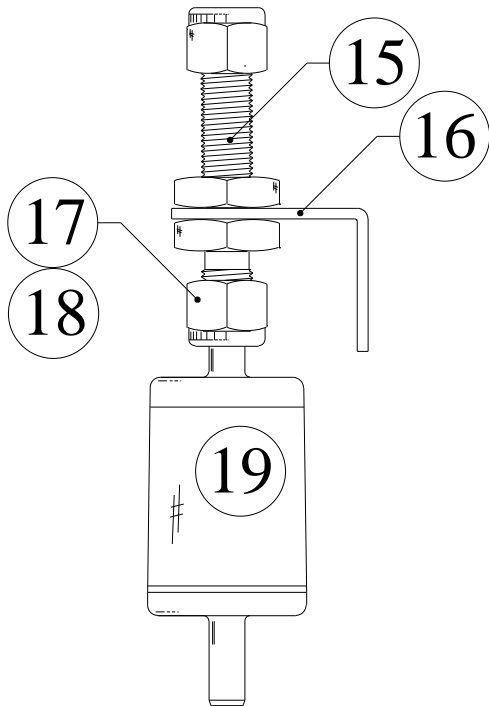

SPARE PARTS LIST

TQ4200 TANKSCAN FIXED GAS DETECTION SYSTEM

© 2009 TQ Environmental Plc

This manual must not be copied or reproduced in part without the express written permission of TQ Environmental PLC. All information contained herein is subject to modification.

TQ4200 Main Panel Part Locations

TQ4200 (Zero) Charcoal Filter Assembly

TQ4200 End of Line Filter Assembly

ITEM	DWG	DESCRIPTION	TQ PART NO
1		8 WAY SOLENOID BANK	920-019
2		ZERO LINE SOLENOID SINGLE STATION	920-102
3		IN LINE FILTER	420-026
4		PUMP	920-030
5		PUMP KIT- DIAPHRAGM + 2 x VALVES	920-031
6		1, 2A INTERNAL FUSES 5mm dia x 20mm long	905-008G = 1A 905-008H = 2A
7		2A HBC MAIN ISOLATOR FUSE 10mm dia x 38mm long	905-008K
8		LCD DISPLAY ASSEMBLY	370-534
9		INFRARED FREON DETECTOR GD134 or GD137	134-001 137-001
10		SAMPLE LINE CONNECTOR 1/8"BSPP to 6mmTube	610-052B
11		TQ4200 CONTROLLER CARD	370-541
12 13		MULTIPLE OUTPUT AC-DC POWER SUPPLY	710-028 (710-028A COVER)
14		FRONT PANEL LABEL	100-120

ITEM	DWG	DESCRIPTION	TQ PART NO
15		CHARCOAL FILTER BULKHEAD FITTING	610-026B
16		CHARCOAL FILTER MOUNTING BRACKET	914-091
17 18		REPLACEMENT NUT AND FERRULE FOR CHARCOAL FILTER (1/4" OD)	610-102 (Nut) 610-103 (Ferrule)
19		CHARCOAL FILTER	420-004
20		PARTICLE FILTER ELEMENT	420-006 (Paper Version) 420-006A (ST/ST Version)
21		END OF LINE FILTER HOUSING	420-024
22		6mm TO 1/4" TUBE FITTING	610-022B
23		6mm NYLON PIPE	100-053