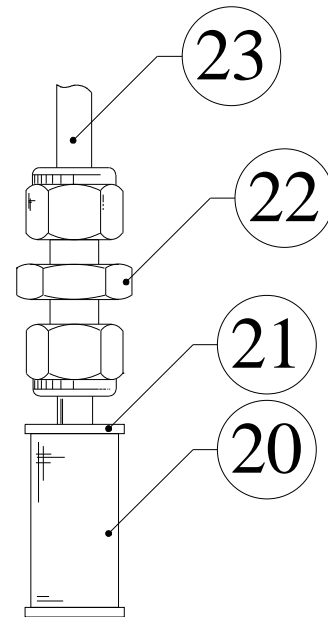

TQ4200 Main Panel Part Locations

TQ4200 (Zero) Charcoal Filter Assembly

TQ4200 End of Line Filter Assembly

ITEM	DWG	DESCRIPTION	TQ PART NO
1		8 WAY SOLENOID BANK	920-019
2		ZERO LINE SOLENOID SINGLE STATION	920-102
3		IN LINE FILTER	420-026
4		PUMP	920-030
5		PUMP KIT- DIAPHRAGM + 2 x VALVES	920-031
6		1, 2A INTERNAL FUSES 5mm dia x 20mm long	905-008G = 1A 905-008H = 2A
7		2A HBC MAIN ISOLATOR FUSE 10mm dia x 38mm long	905-008K
8		LCD DISPLAY ASSEMBLY	370-534
9		INFRARED FREON DETECTOR GD134 or GD137	134-001 137-001
10		SAMPLE LINE CONNECTOR 1/8"BSPP to 6mmTube	610-052B
11		TQ4200 CONTROLLER CARD	370-541
12 13		MULTIPLE OUTPUT AC-DC POWER SUPPLY	710-028 (710-028A COVER)
14		FRONT PANEL LABEL	100-120

ITEM	DWG	DESCRIPTION	TQ PART NO
15		CHARCOAL FILTER BULKHEAD FITTING	610-026B
16		CHARCOAL FILTER MOUNTING BRACKET	914-091
17 18		REPLACEMENT NUT AND FERRULE FOR CHARCOAL FILTER (1/4" OD)	610-102 (Nut) 610-103 (Ferrule)
19		CHARCOAL FILTER	420-004
20		PARTICLE FILTER ELEMENT	420-006 (Paper Version) 420-006A (ST/ST Version)
21		END OF LINE FILTER HOUSING	420-024
22		6mm TO 1/4" TUBE FITTING	610-022B
23		6mm NYLON PIPE	100-053